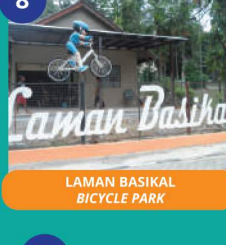

6 KING GEORGE V SCHOOL (KGV)